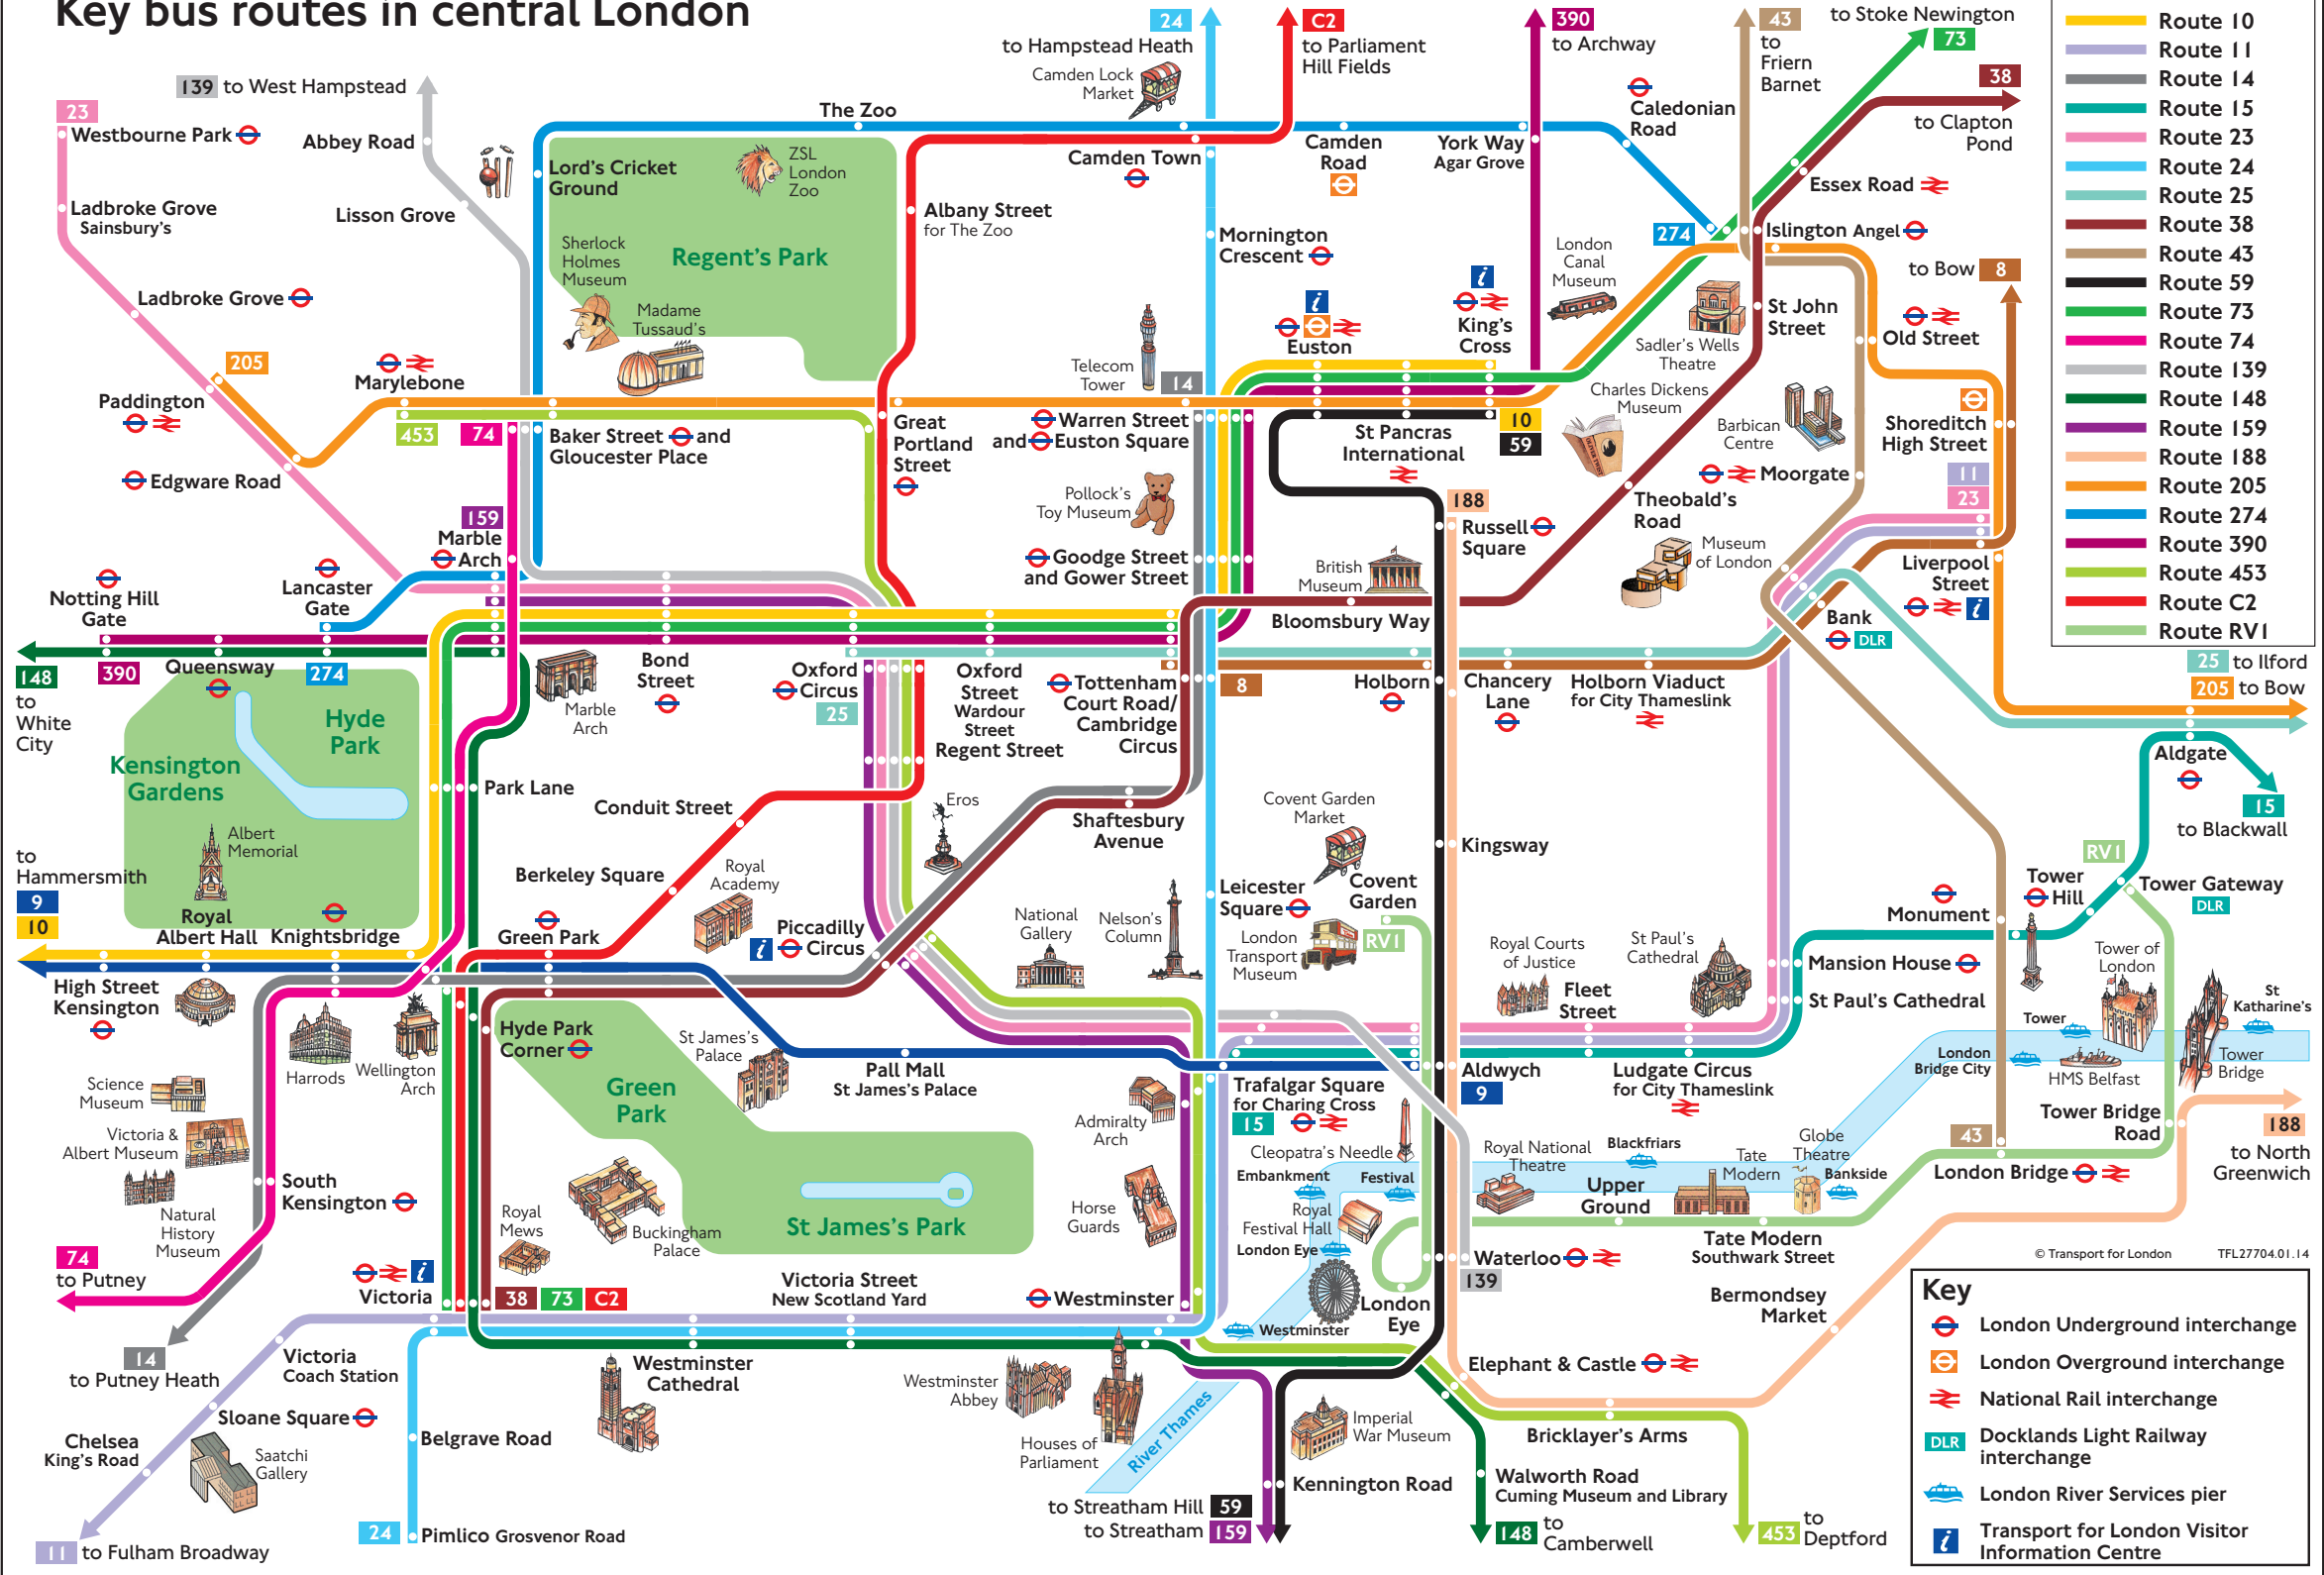

# Key bus routes in central London

- Route 8
- Route 9
- Route 10
- Route 11
- Route 14
- Route 15
- Route 23
- Route 24
- Route 25
- Route 38
- Route 43
- Route 59
- Route 73
- Route 74
- Route 139
- Route 148
- Route 159
- Route 188
- Route 205
- Route 274
- Route 390
- Route 453
- Route C2
- Route RV1

**Key**

- London Underground interchange
- London Overground interchange
- National Rail interchange
- Docklands Light Railway interchange
- London River Services pier
- Transport for London Visitor Information Centre